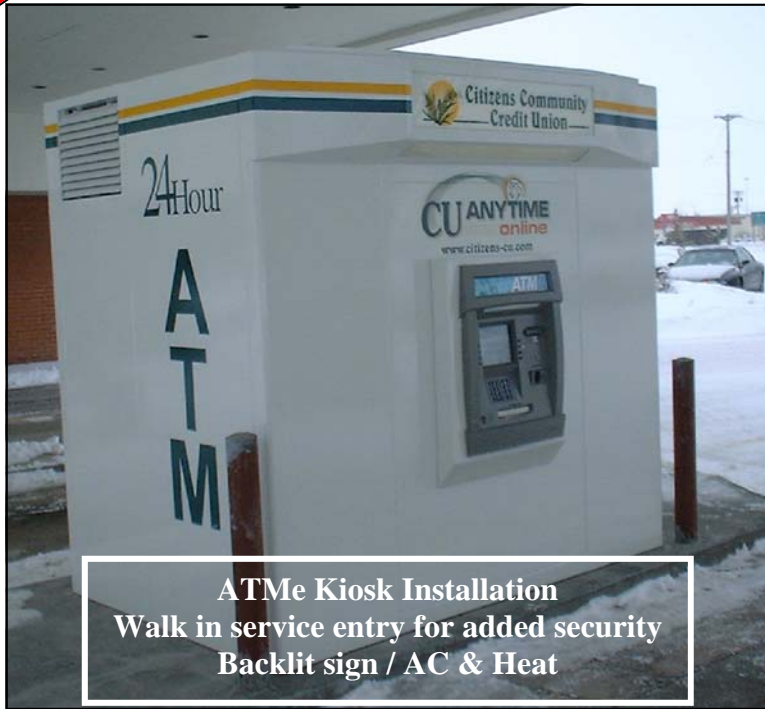

# ATM Kiosks

## Walk-Up or Drive-Up ATM Kiosks

**ATMe Kiosk Installation**  
Walk in service entry for added security  
Backlit sign / AC & Heat

**Mini Kiosk**

Datruie provides complete rigging services for installation and removal of previously installed equipment. We can coordinate construction work with your contractor or assist in arranging the details with one of the many local contractors we have worked with in the past. Each ATM installation is unique and has special requirements, Datruie will apply our experience along with good communication and organization to ensure your project is completed on time, within budget and to your expectations.